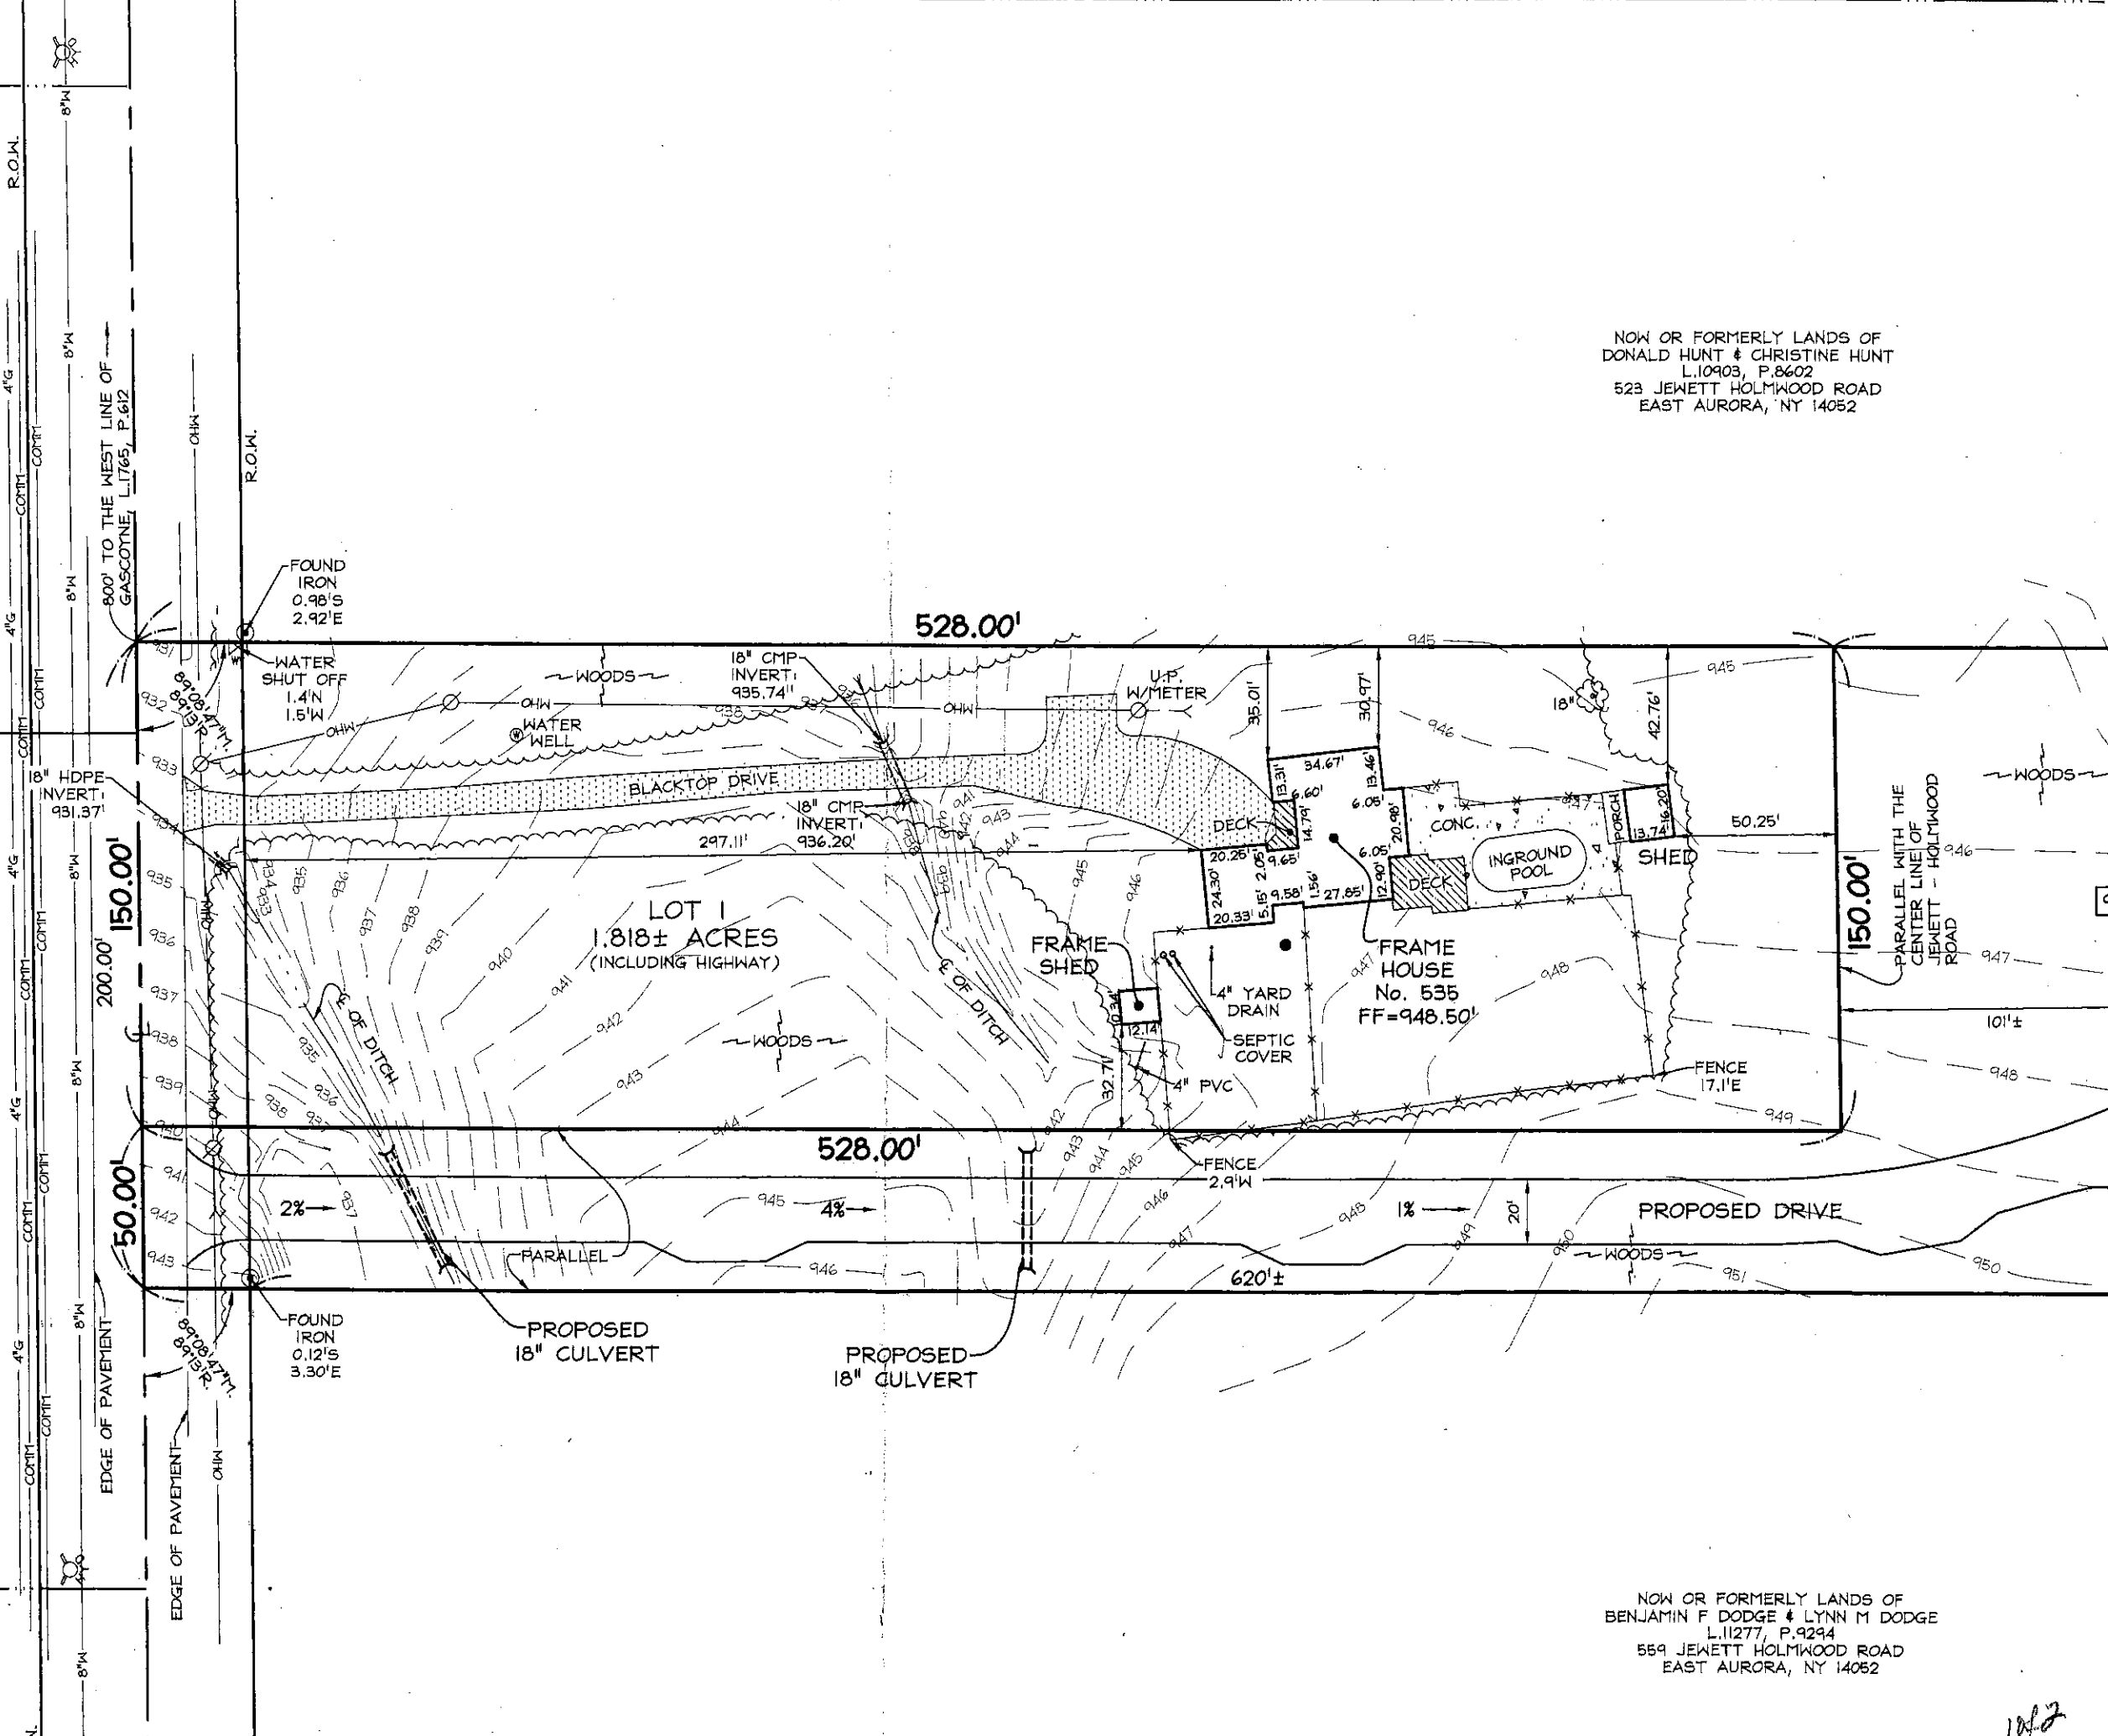

JEWETT - HOLMWOOD ROAD (66' WIDE)

102

NOW OR FORMERLY LANDS OF
 DONALD HUNT & CHRISTINE HUNT
 L.10903, P.8&02
 523 JEWETT HOLMWOOD ROAD
 EAST AURORA, NY 14052

1429.67' REC.
 1433.98' MEAS.

905.98'

1421.65' MEAS.
 1416.74' REC.