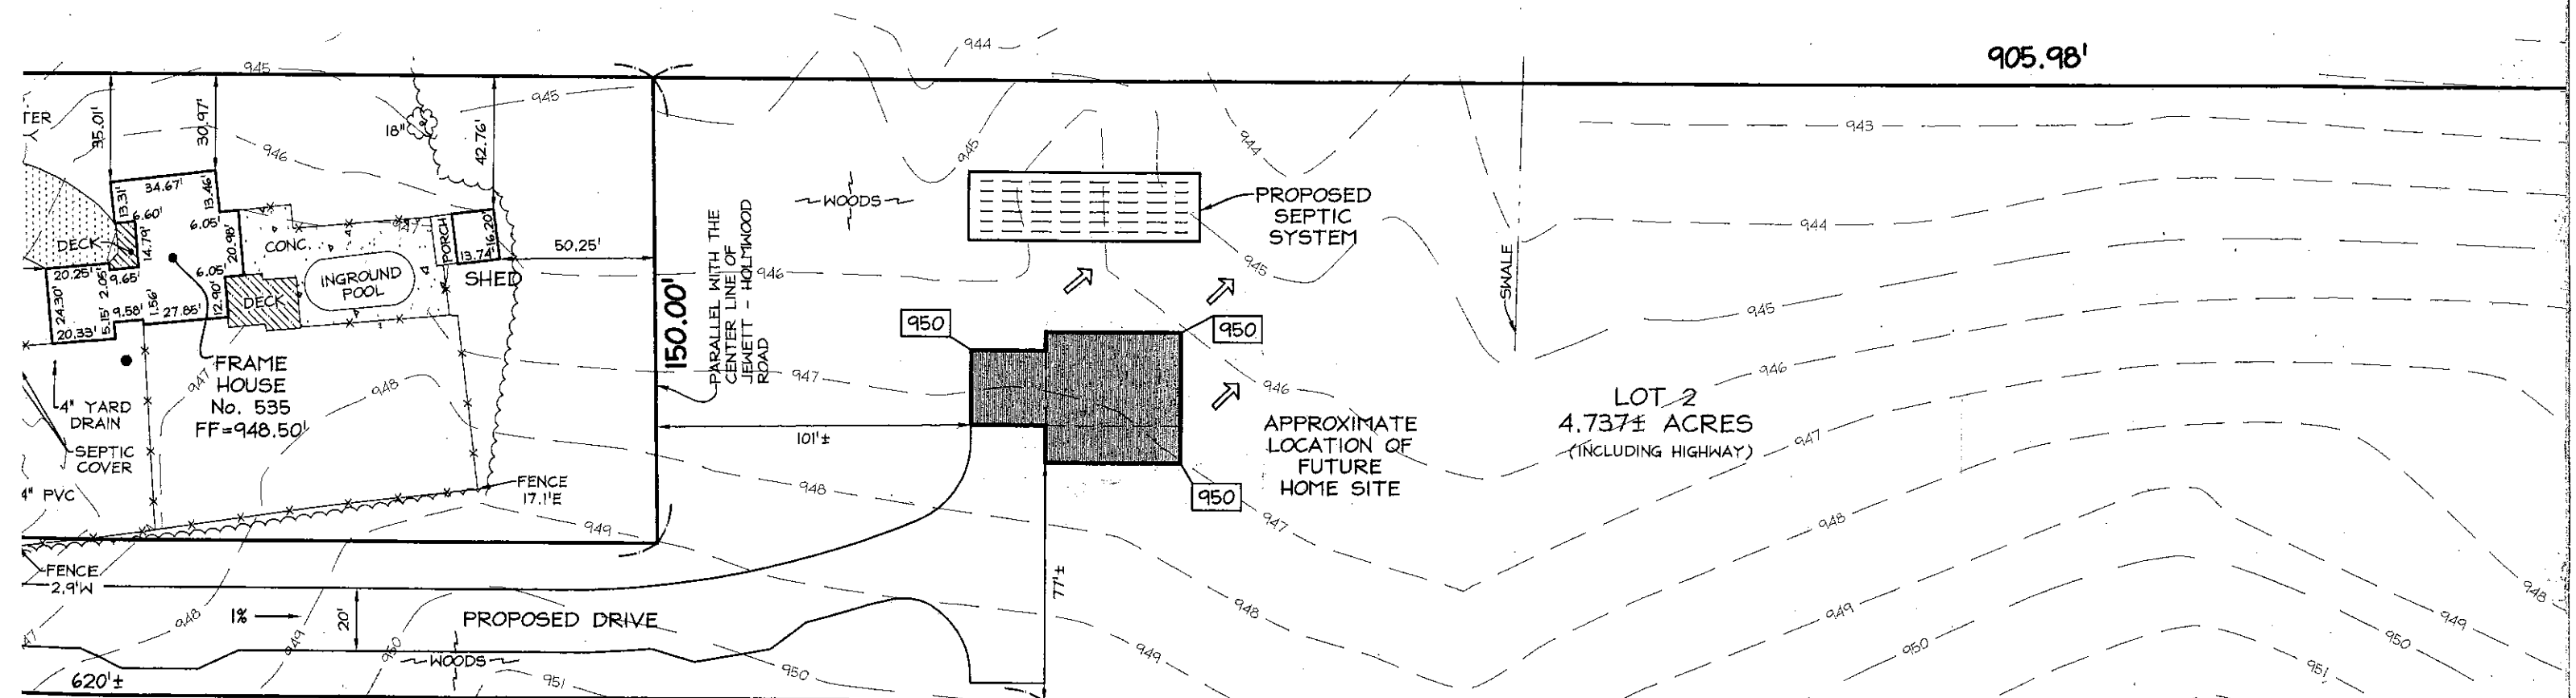

JEWETT - HOLMWOOD ROAD (66' WIDE)

102

NOW OR FORMERLY LANDS OF
 DONALD HUNT & CHRISTINE HUNT
 L.10903, P.8&02
 523 JEWETT HOLMWOOD ROAD
 EAST AURORA, NY 14052

1429.67' REC.
 1433.98' MEAS.

905.98'

1421.65' MEAS.
 1416.74' REC.